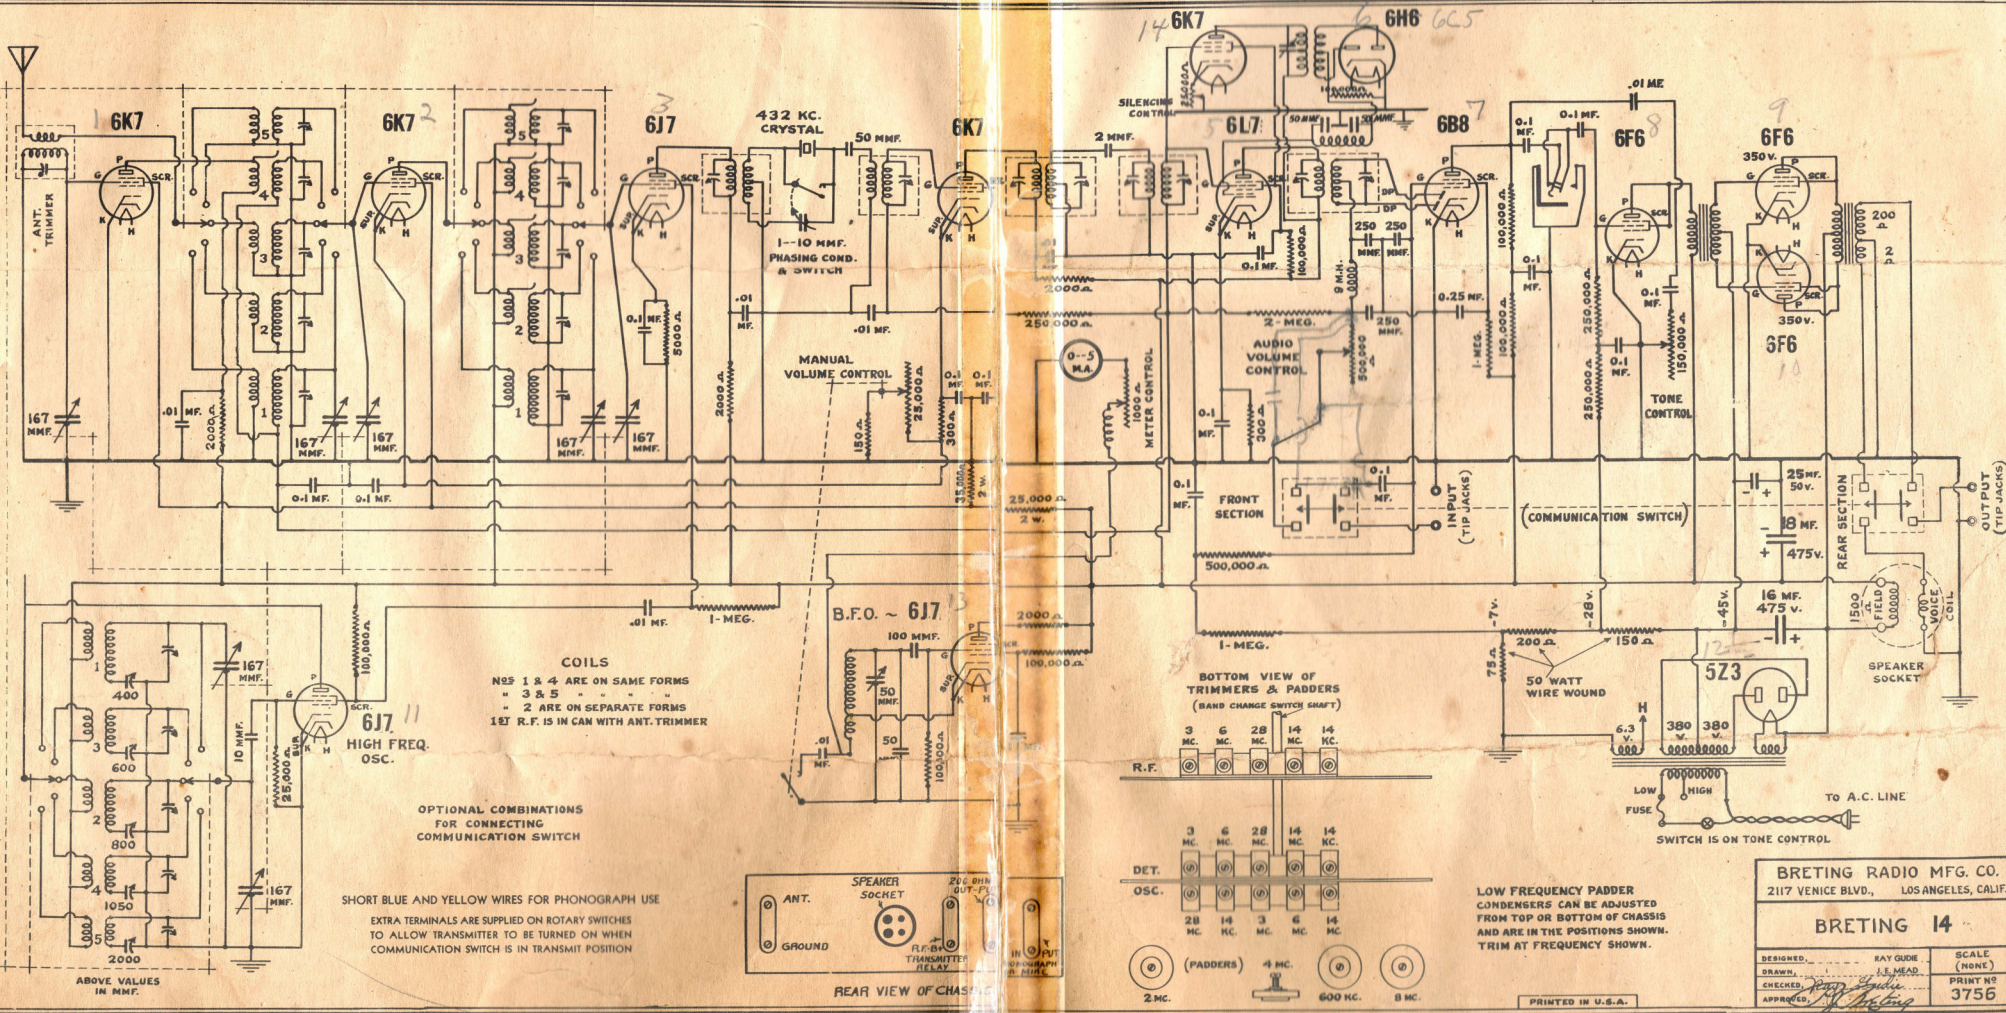

# Breting "14"

BRETING RADIO MFG. CO.  
 2117 VENICE BLVD., LOS ANGELES, CALIF.

**BRETING 14**

DESIGNED	RAY GUIDE	SCALE (NONE)
DRAWN	L.E. HEAD	PRINT NO
CHECKED		3756
APPROVED		

MANUFACTURED BY  
**BRETING RADIO MANUFACTURING COMPANY**  
 2117 VENICE BOULEVARD  
 LEV  
 LOS ANGELES